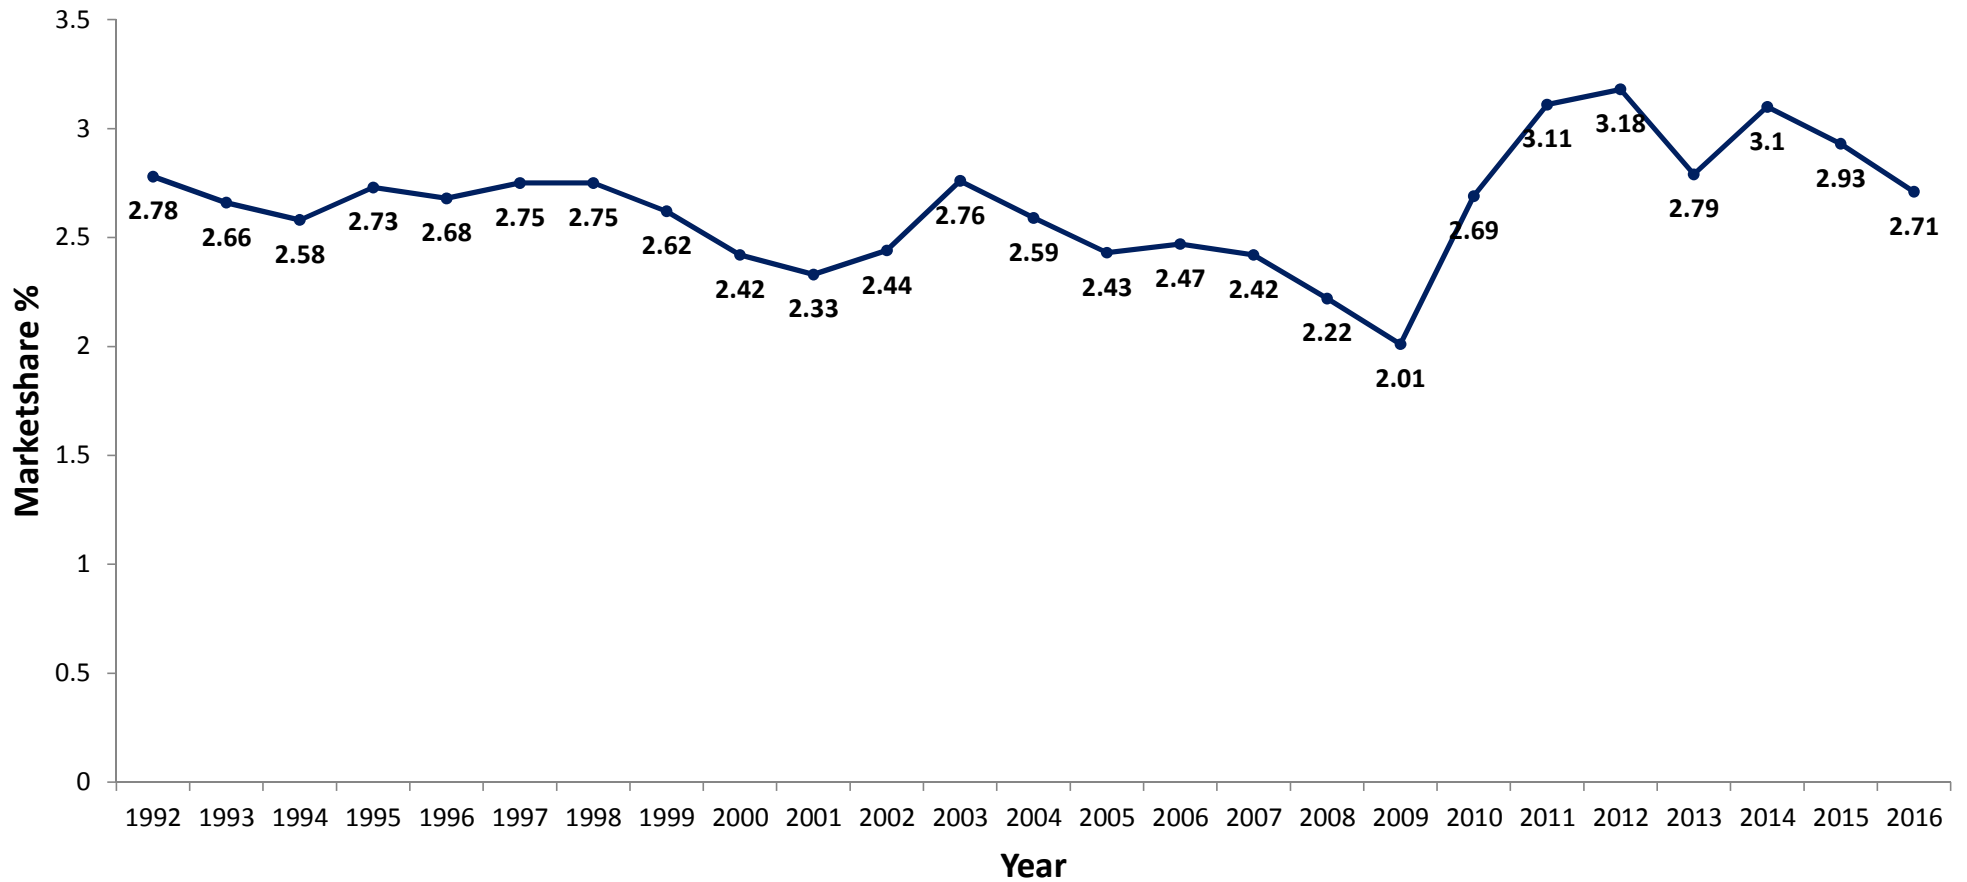

UW Marketshare of Federal Research Funding

Originating sponsor funds
Adjusted to exclude financial aid awards

Based on National Science Foundation, National Center for Science and Engineering Statistics: Federal Science and Engineering Support to Universities, Colleges, and Nonprofit Institutions: FY2009. Detailed Statistical Tables NSF 13-303. <http://www.nsf.gov/statistics/nsf13301/> and Federal Funds for Research and Development: Fiscal Years 2011-13, Detailed Statistical Tables. 16-18. 2015 estimate based on AAAS funding trends report.