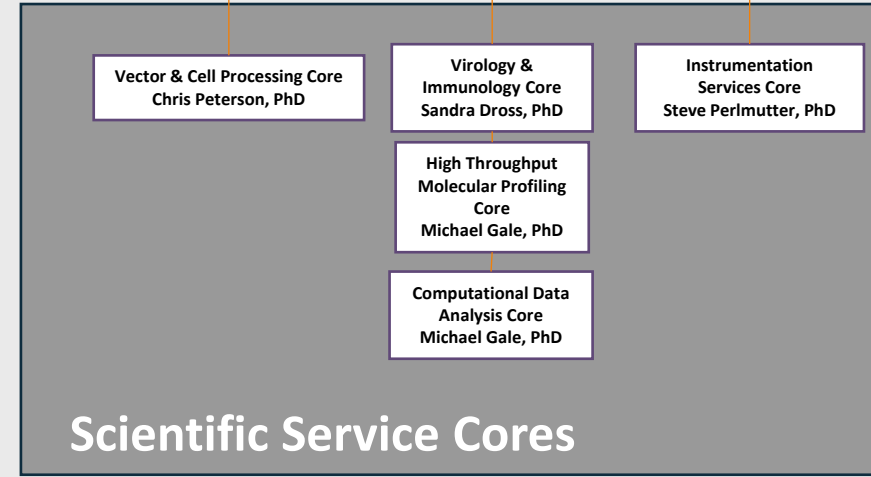

Scientific Service Cores