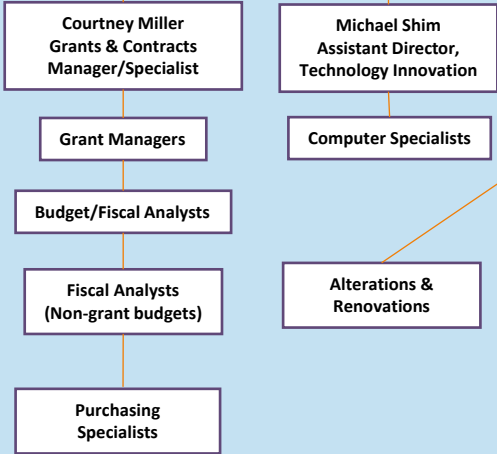

**Deb Fuller, PhD**  
Interim Director, WaNPRC

**Senior Management Team**

**Scientific Divisions**

**Christina Cruzen, DVM, DACLAM**  
Interim Associate Director,  
Animal Resources

**Animal Resources**

**Administrative Units**