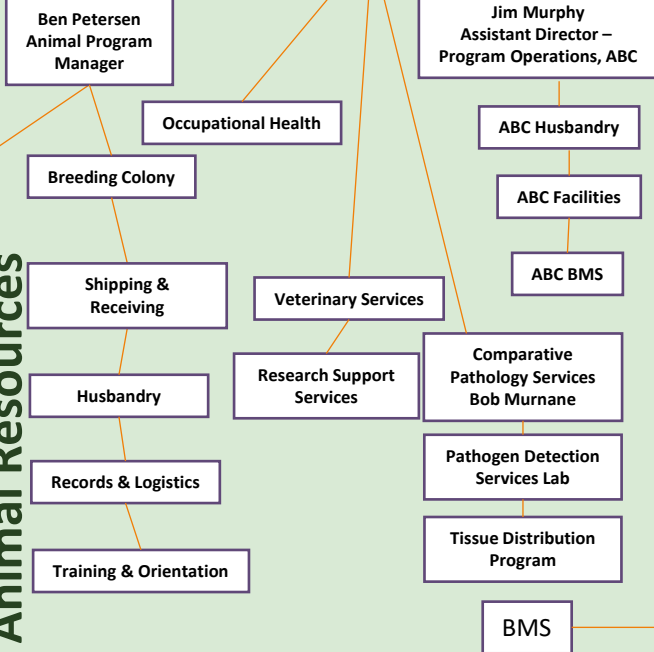

**Deb Fuller, PhD**  
Interim Director, WaNPRC

**Senior Management Team**

**Scientific Divisions**

**Christina Cruzen, DVM, DACLAM**  
Interim Associate Director,  
Animal Resources

**Animal Resources**

**Administrative Units**