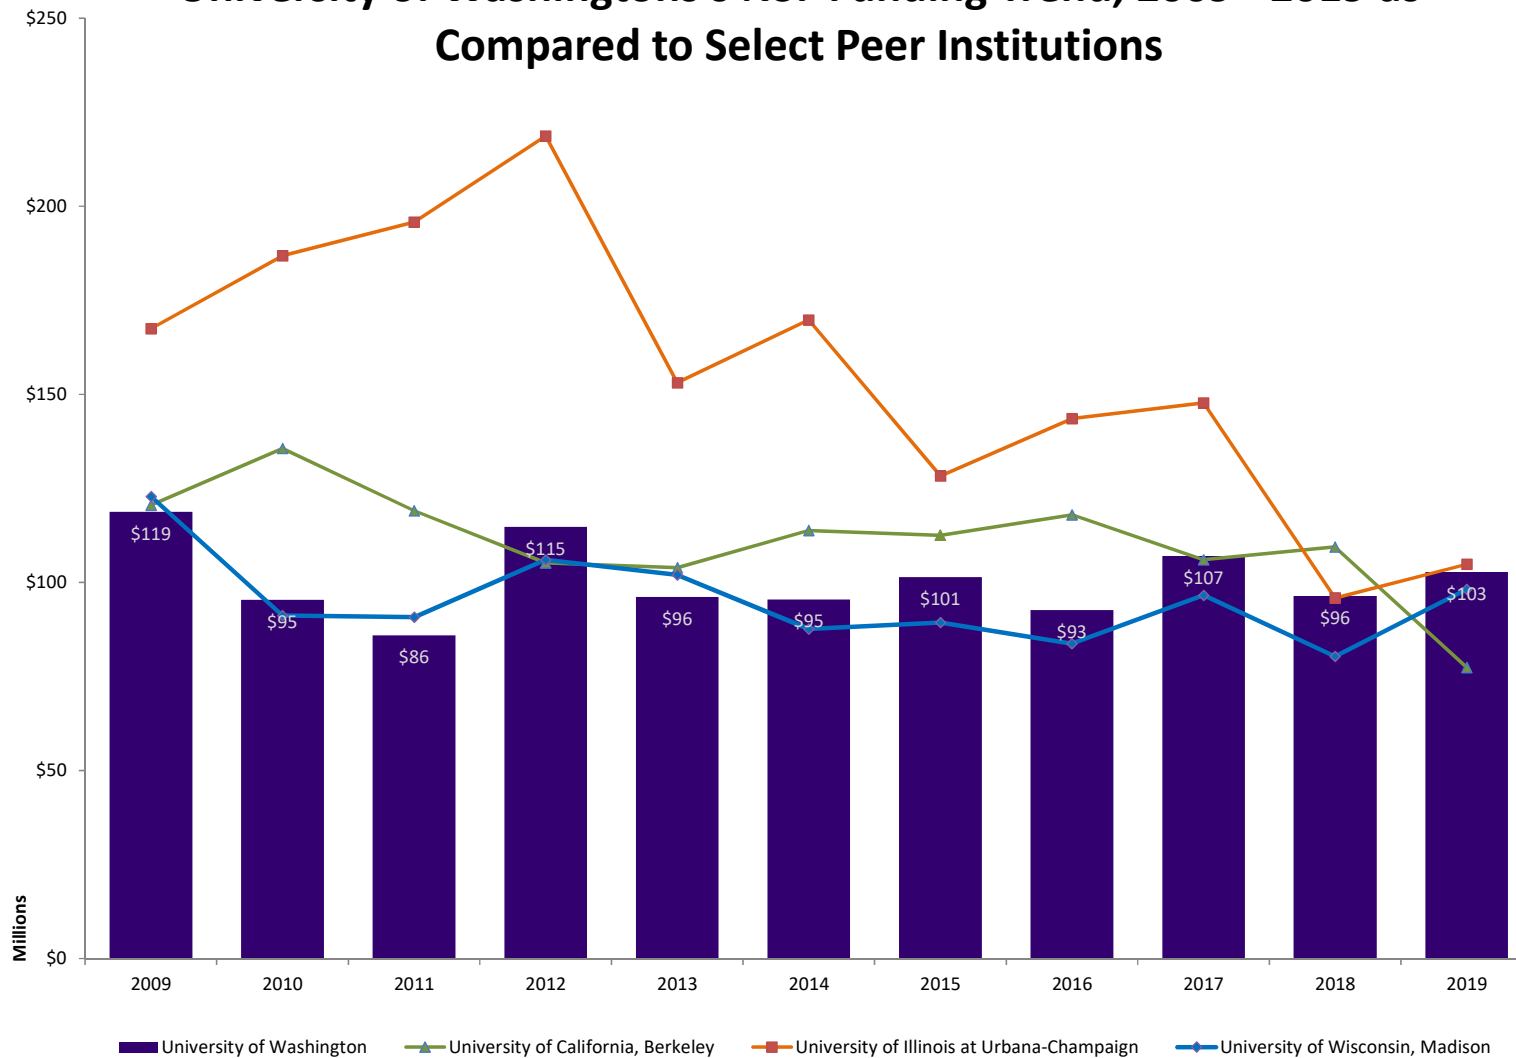

## University of Washington's NSF Funding Trend, 2009 - 2019 as Compared to Select Peer Institutions

This data comes from a NSF report titled "NSF Award Summary: Top 50 Institutions." These numbers use a methodology and reporting period that is different from UW's Annual Report of Awards and Expenditures. For more information on NSF's figures see the following website <http://dellweb.bfa.nsf.gov/Top50Inst2/default.asp>