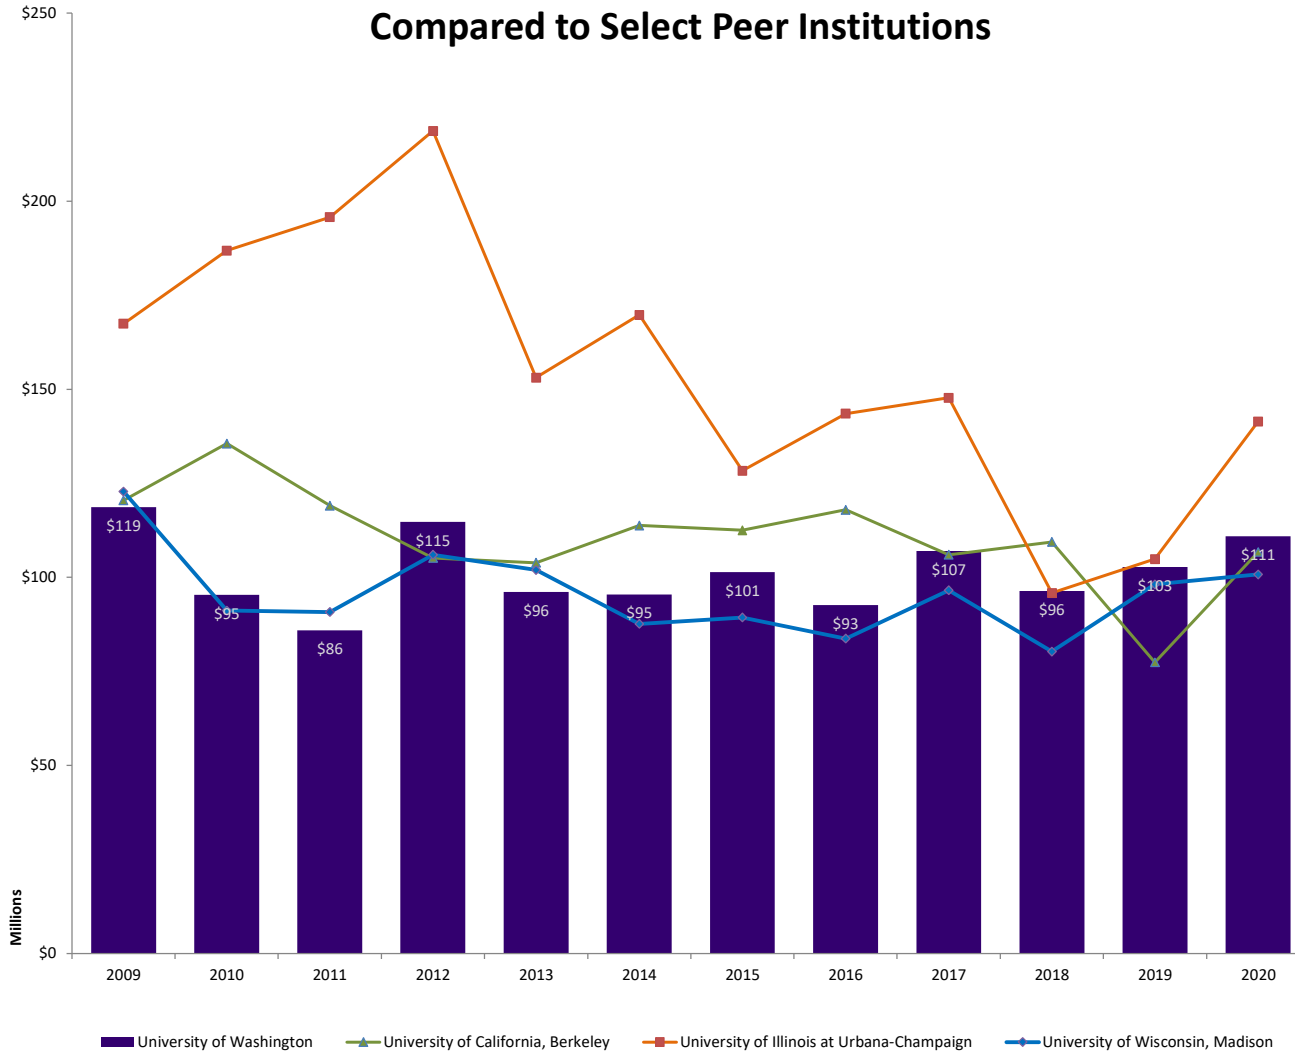

University of Washington's NSF Funding Trend, 2009 - 2020 as Compared to Select Peer Institutions

This data comes from a NSF report titled "NSF Award Summary: Top 50 Institutions." These numbers use a methodology and reporting period that is different from UW's Annual Report of Awards and Expenditures. For more information on NSF's figures see the following website <http://dellweb.bfa.nsf.gov/Top50Inst2/default.asp>