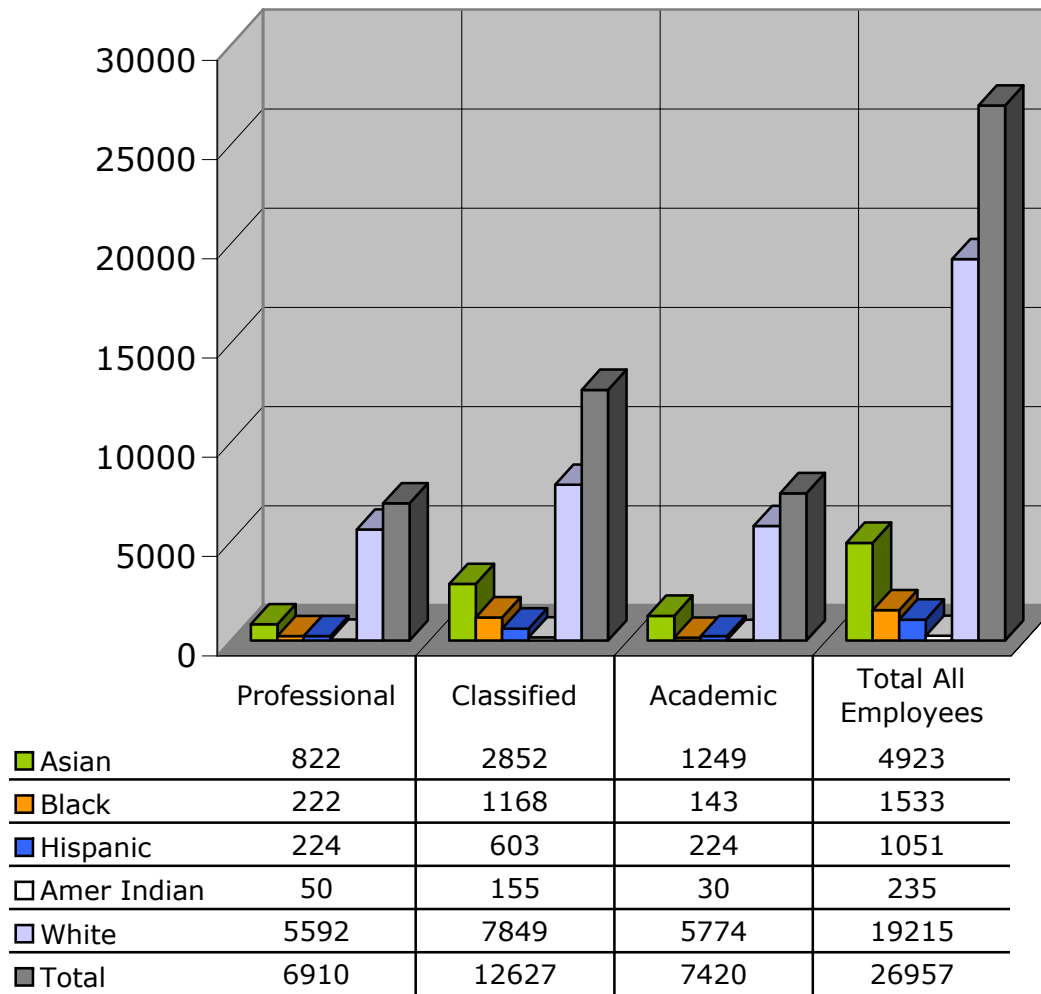

University of Washington Workforce Profile 2006

Employees Within Job Category by Race