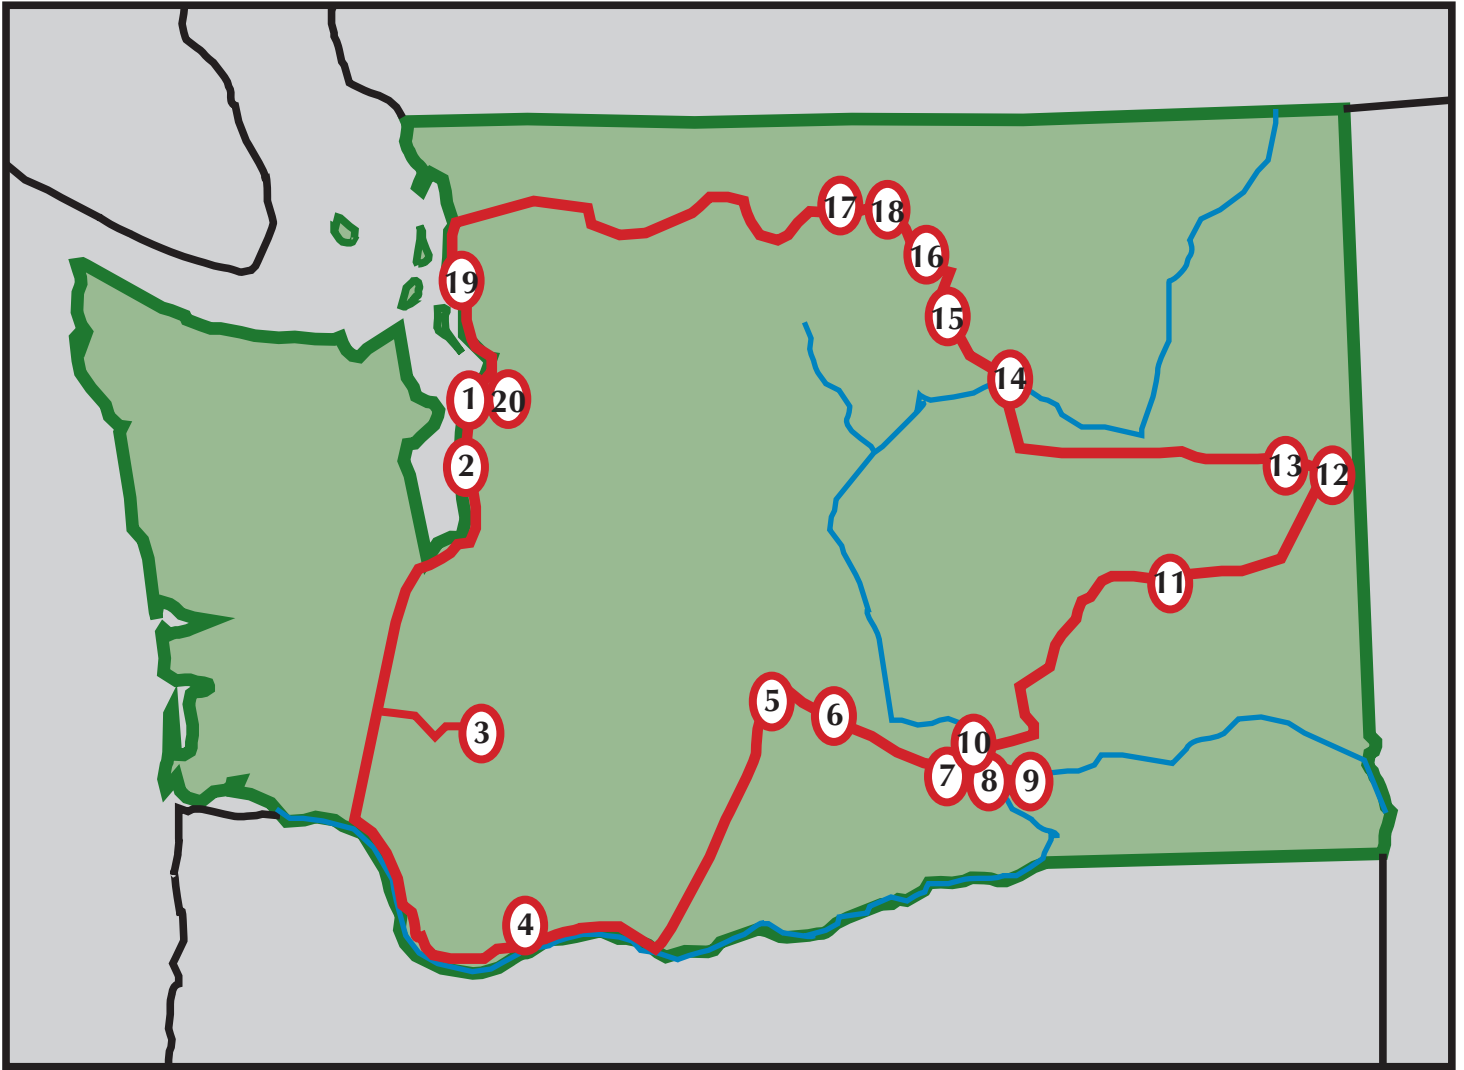

## 2007 ROUTE MAP

- 1—University of Washington
- 2—Weyehauser Headquarters, Federal Way
- 3—Mt. St. Helens
- 4—Bonneville Hotsprings (overnight)
- 5—Yakima Valley Farm Worker's Clinic
- 6—Heritage University
- 7—WSU Research Station
- 8—Terra Blanca Winery
- 9—Richland (overnight)
- 10—LIGO

- 11—Bourne Farm
- 12—Itron Inc., Liberty Lake
- 13—Spokane (overnight)
- 14—Grand Coulee Dam
- 15—Paschall Sherman School, Colville
- 16—Cascade Organics
- 17—Mazama (overnight)
- 18—North Cascades Smoke Jumper Base
- 19—Boeing Everett Plant
- 20—Washington Park Arboretum