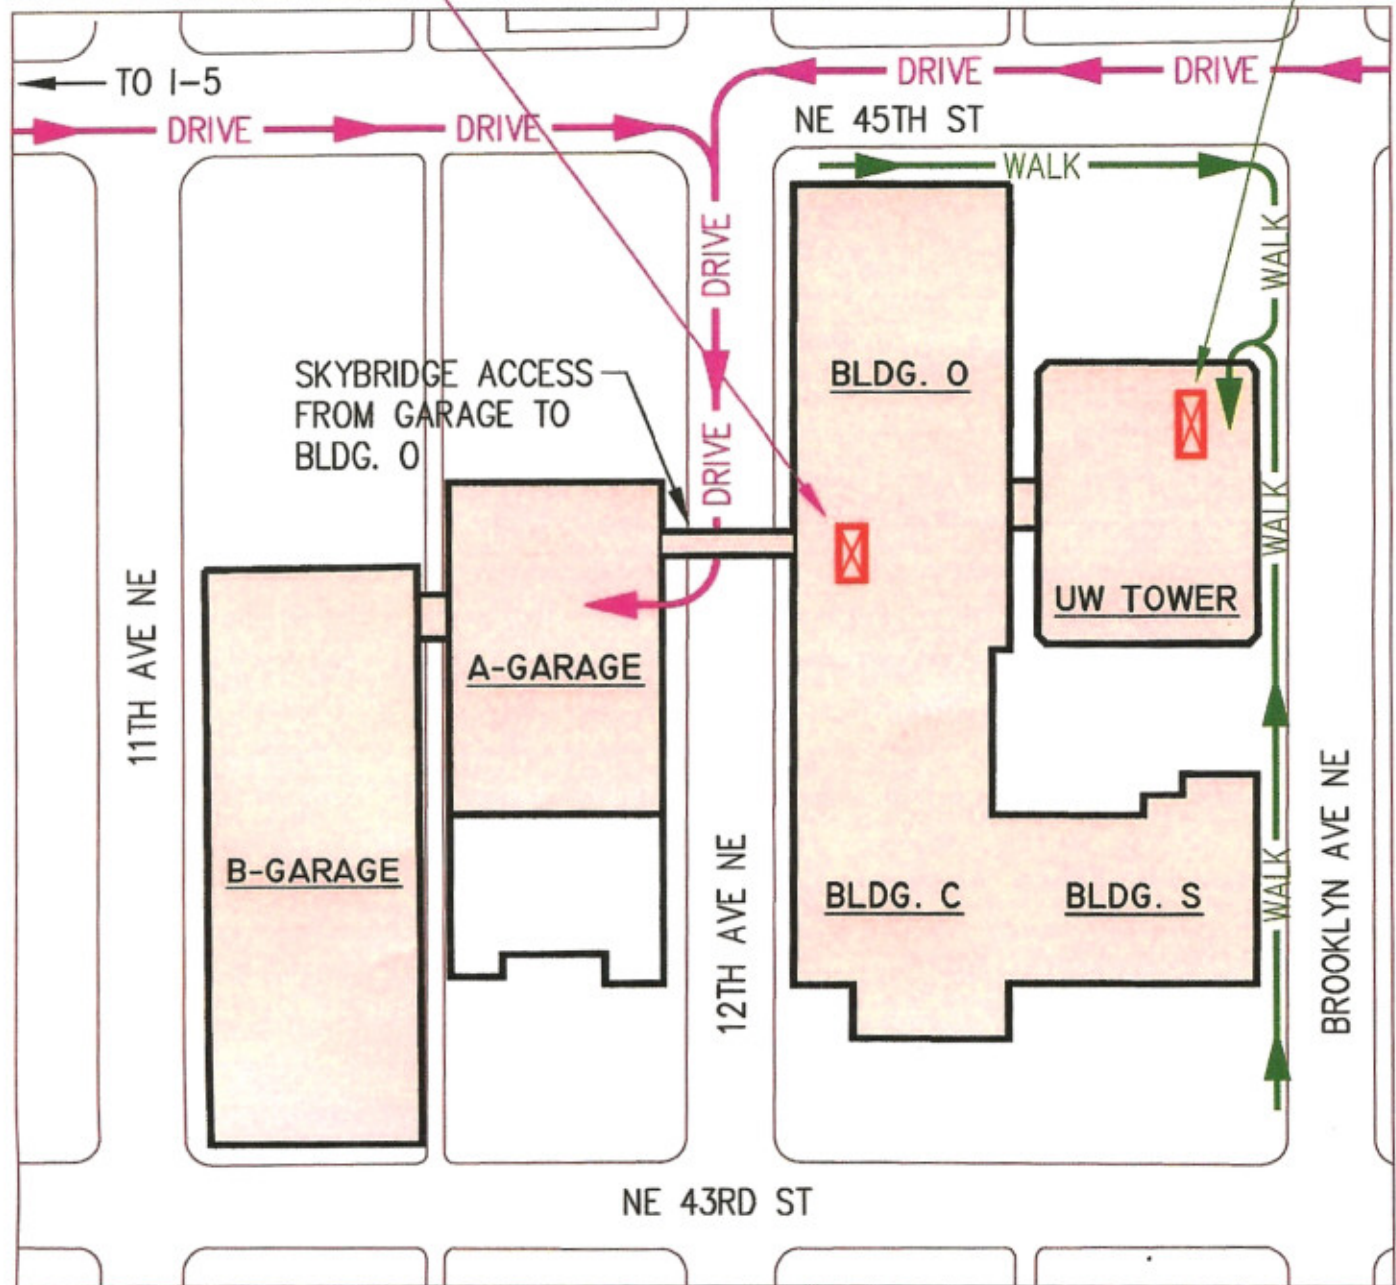

DRIVING DIRECTIONS:
 VISITOR ENTER A-GARAGE ON 12TH AVE NE,
 TAKE ELEVATOR TO THIRD FLOOR, GO ACROSS
 SKYBRIDGE AND CHECK IN WITH SKYBRIDGE
 LOBBY SECURITY GUARD.

WALKING DIRECTIONS:
 VISITOR ENTER BROOKLYN AVE NE
 MAIN LOBBY AND CHECK IN WITH
 SECURITY GUARD AT DESK.

UW TOWER VISITOR ACCESS PLAN

NOT TO SCALE