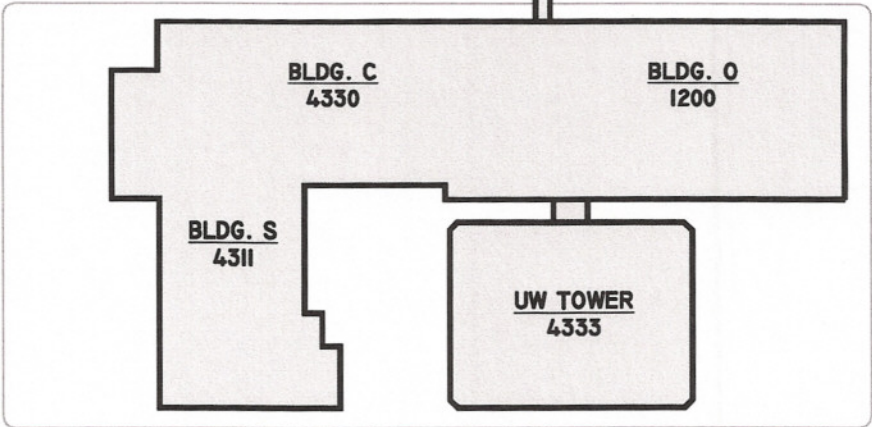

NE 45TH ST

PASS THROUGH

COLLEGIANA
4311

A GARAGE
W46

EXIT

ENTRANCE

SKYBRIDGE ACCESS FROM
GARAGE TO BLDG. O

12TH AVE NE

BLDG. C
4330

BLDG. O
1200

BLDG. S
4311

UW TOWER
4333

BROOKLYN AVE NE

UW TOWER A/B GARAGE LOCATION KEY

NOT TO SCALE