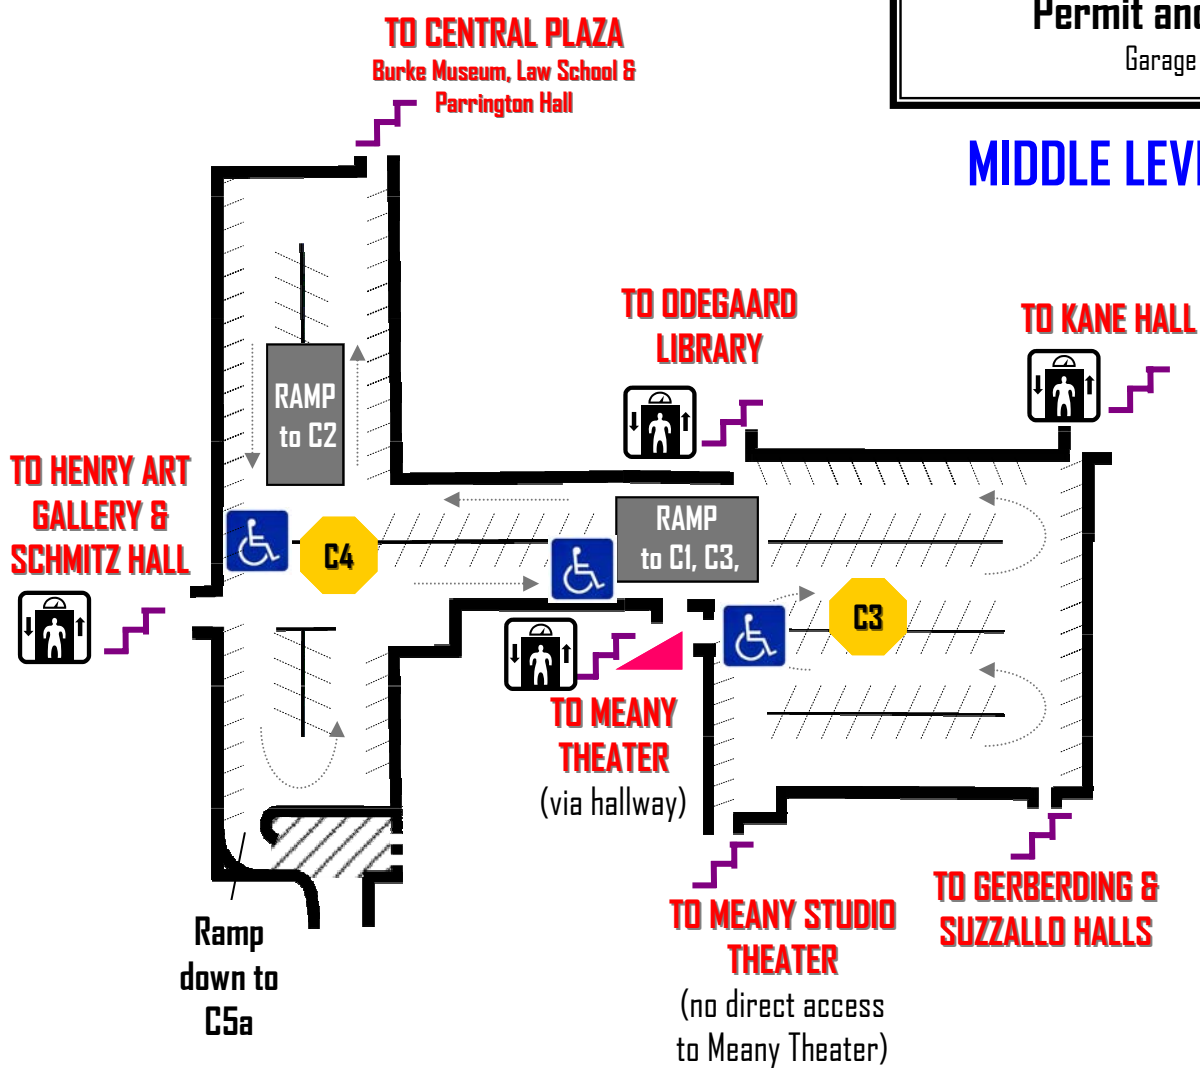

University of Washington
CENTRAL PLAZA GARAGE
 Permit and Visitor Parking
 Garage Clearance—6'10"

TOP LEVELS—C1 and C2

MAIN ENTRANCE
 15th Ave NE & 41st

KEY	
	Gatehouse
	Garage Level
	Direction of Traffic
	Elevator
	Stairs
	Wheelchair Accessible Ramp
	Disability Parking

University of Washington
CENTRAL PLAZA GARAGE
 Permit and Visitor Parking
 Garage Clearance—6'10"

MIDDLE LEVELS—C3 and C4

KEY	
	Gatehouse
	Garage Level
	Direction of Traffic
	Elevator
	Stairs
	Wheelchair Accessible Ramp
	Disability Parking

University of Washington
CENTRAL PLAZA GARAGE
 Permit and Visitor Parking
 Garage Clearance—6'10"

LOWER LEVELS—C5a and C5b

University of Washington
CENTRAL PLAZA GARAGE
 Permit and Visitor Parking
 Garage Clearance—6'10"

GARAGE ORIENTATION & LAYOUT