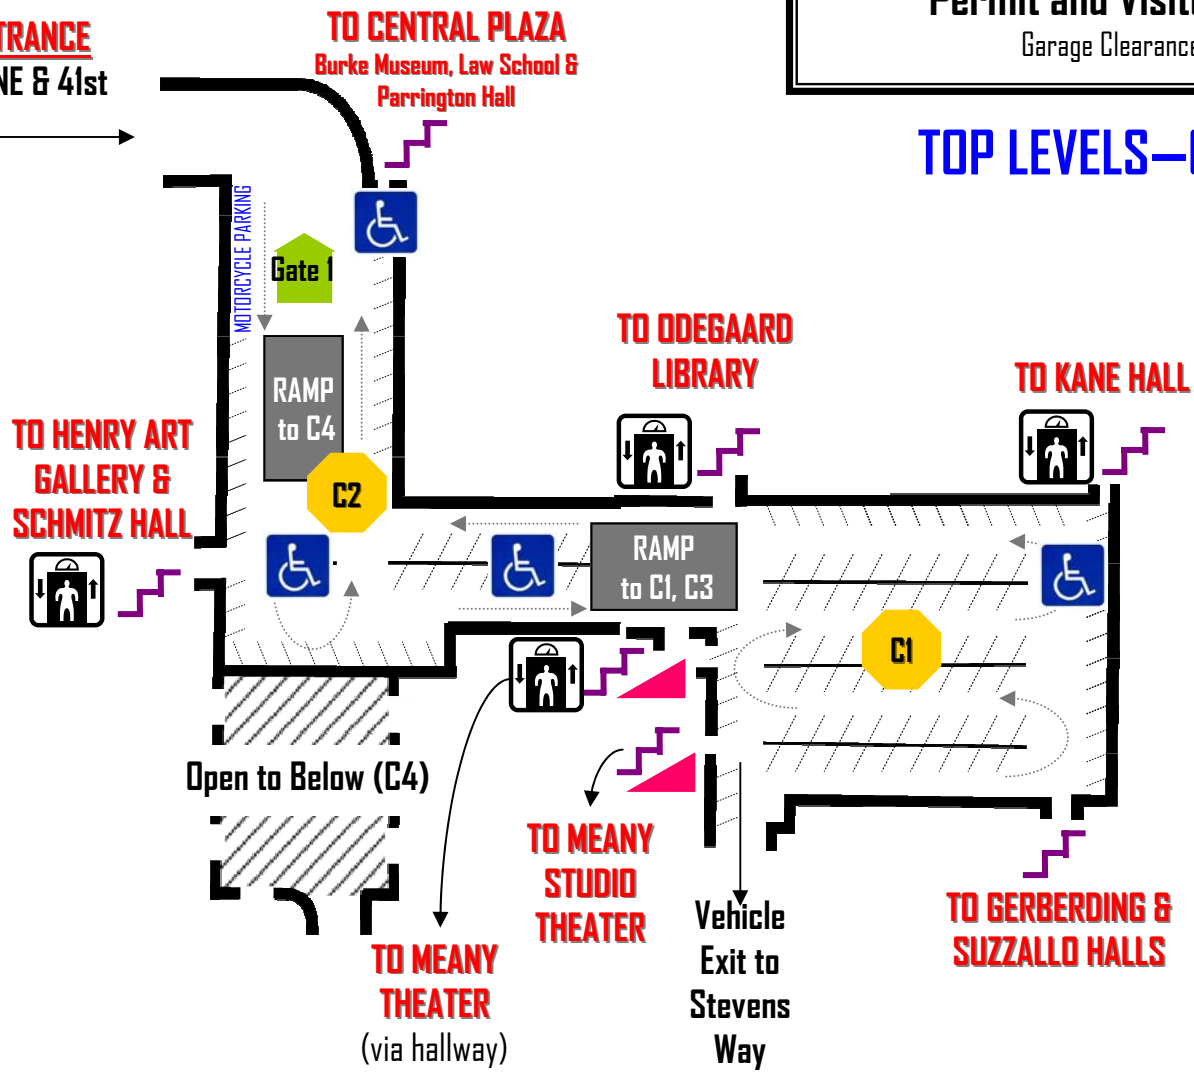

University of Washington
CENTRAL PLAZA GARAGE
 Permit and Visitor Parking
 Garage Clearance—6'10"

TOP LEVELS—C1 and C2

MAIN ENTRANCE
 15th Ave NE & 41st

KEY	
	Gatehouse
	Garage Level
	Direction of Traffic
	Elevator
	Stairs
	Wheelchair Accessible Ramp
	Disability Parking

University of Washington
CENTRAL PLAZA GARAGE
 Permit and Visitor Parking
 Garage Clearance—6'10"

MIDDLE LEVELS—C3 and C4

KEY	
	Gatehouse
	Garage Level
	Direction of Traffic
	Elevator
	Stairs
	Wheelchair Accessible Ramp
	Disability Parking

University of Washington
CENTRAL PLAZA GARAGE
 Permit and Visitor Parking
 Garage Clearance—6'10"

LOWER LEVELS—C5a and C5b

University of Washington
CENTRAL PLAZA GARAGE
 Permit and Visitor Parking
 Garage Clearance—6'10"

GARAGE ORIENTATION & LAYOUT