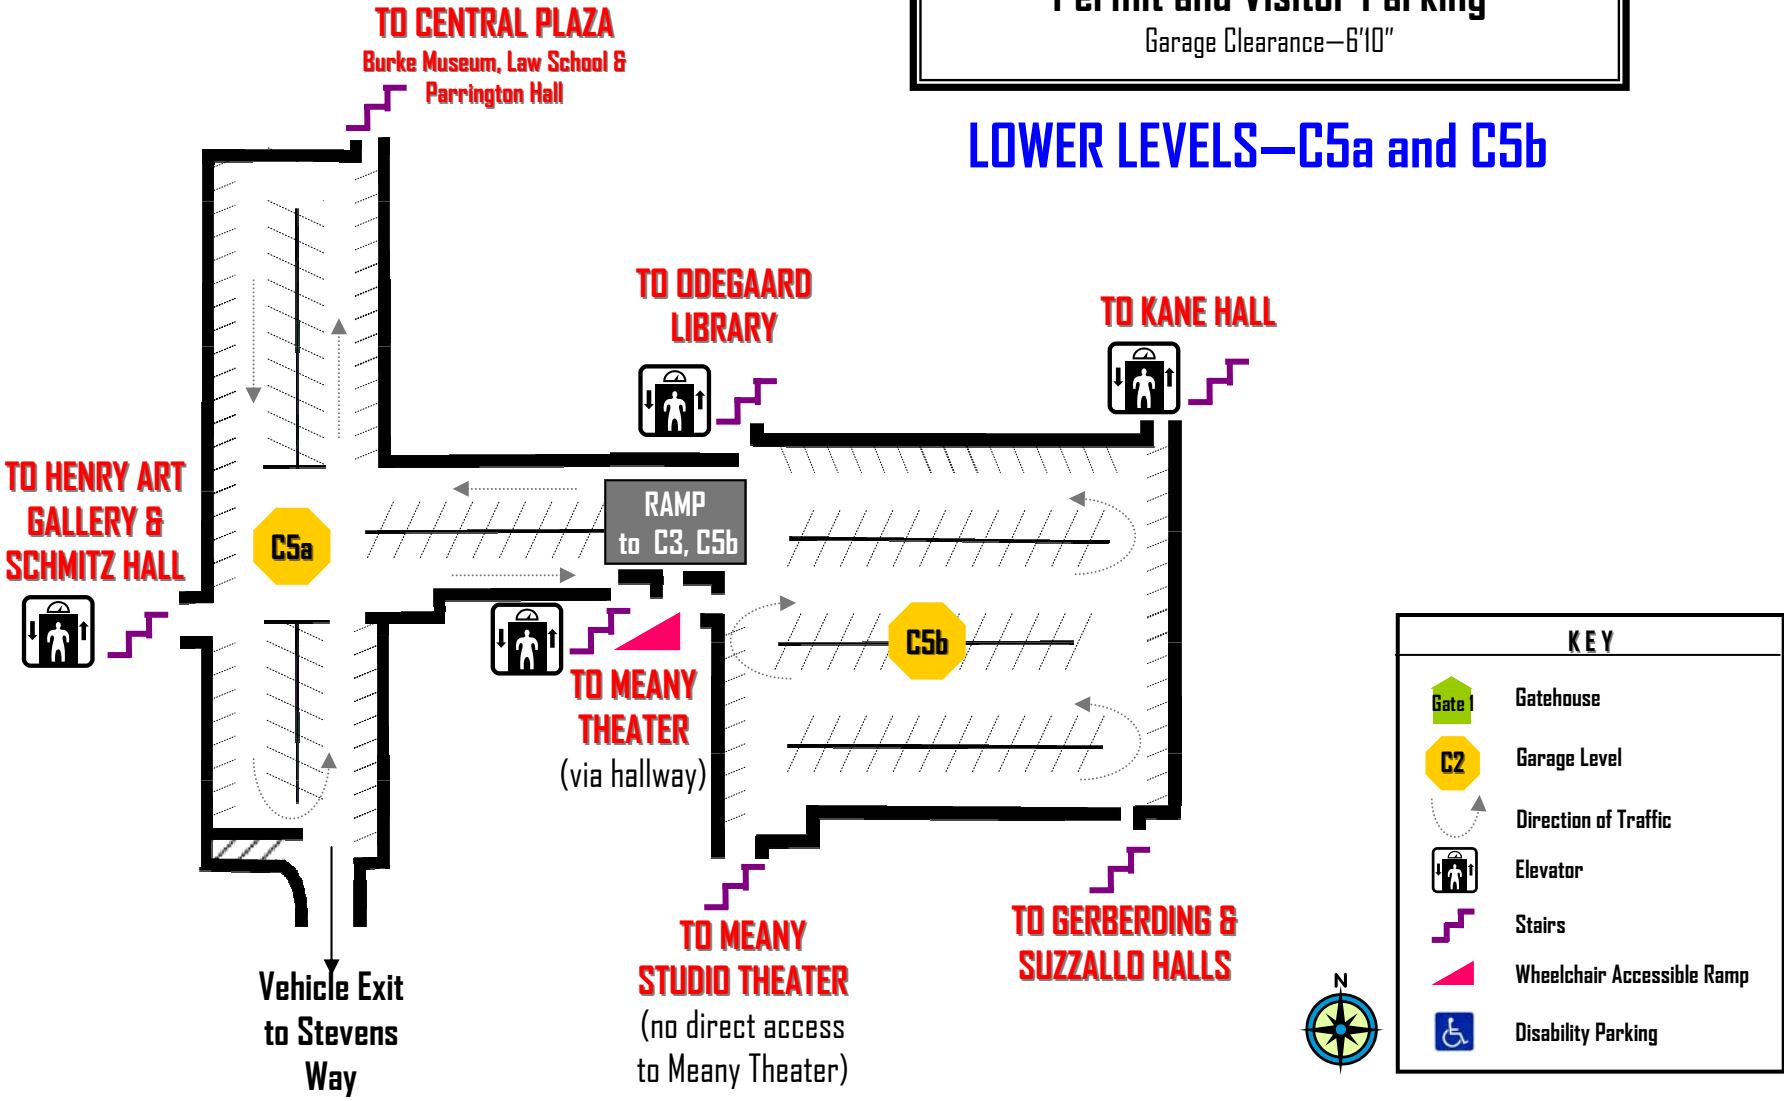

University of Washington
CENTRAL PLAZA GARAGE
 Permit and Visitor Parking
 Garage Clearance—6'10"

TOP LEVELS—C1 and C2

MAIN ENTRANCE
 15th Ave NE & 41st

KEY	
	Gatehouse
	Garage Level
	Direction of Traffic
	Elevator
	Stairs
	Wheelchair Accessible Ramp
	Disability Parking

University of Washington
CENTRAL PLAZA GARAGE
 Permit and Visitor Parking
 Garage Clearance—6'10"

MIDDLE LEVELS—C3 and C4

KEY	
	Gatehouse
	Garage Level
	Direction of Traffic
	Elevator
	Stairs
	Wheelchair Accessible Ramp
	Disability Parking

University of Washington
CENTRAL PLAZA GARAGE
 Permit and Visitor Parking
 Garage Clearance—6'10"

LOWER LEVELS—C5a and C5b

University of Washington
CENTRAL PLAZA GARAGE
 Permit and Visitor Parking
 Garage Clearance—6'10"

GARAGE ORIENTATION & LAYOUT