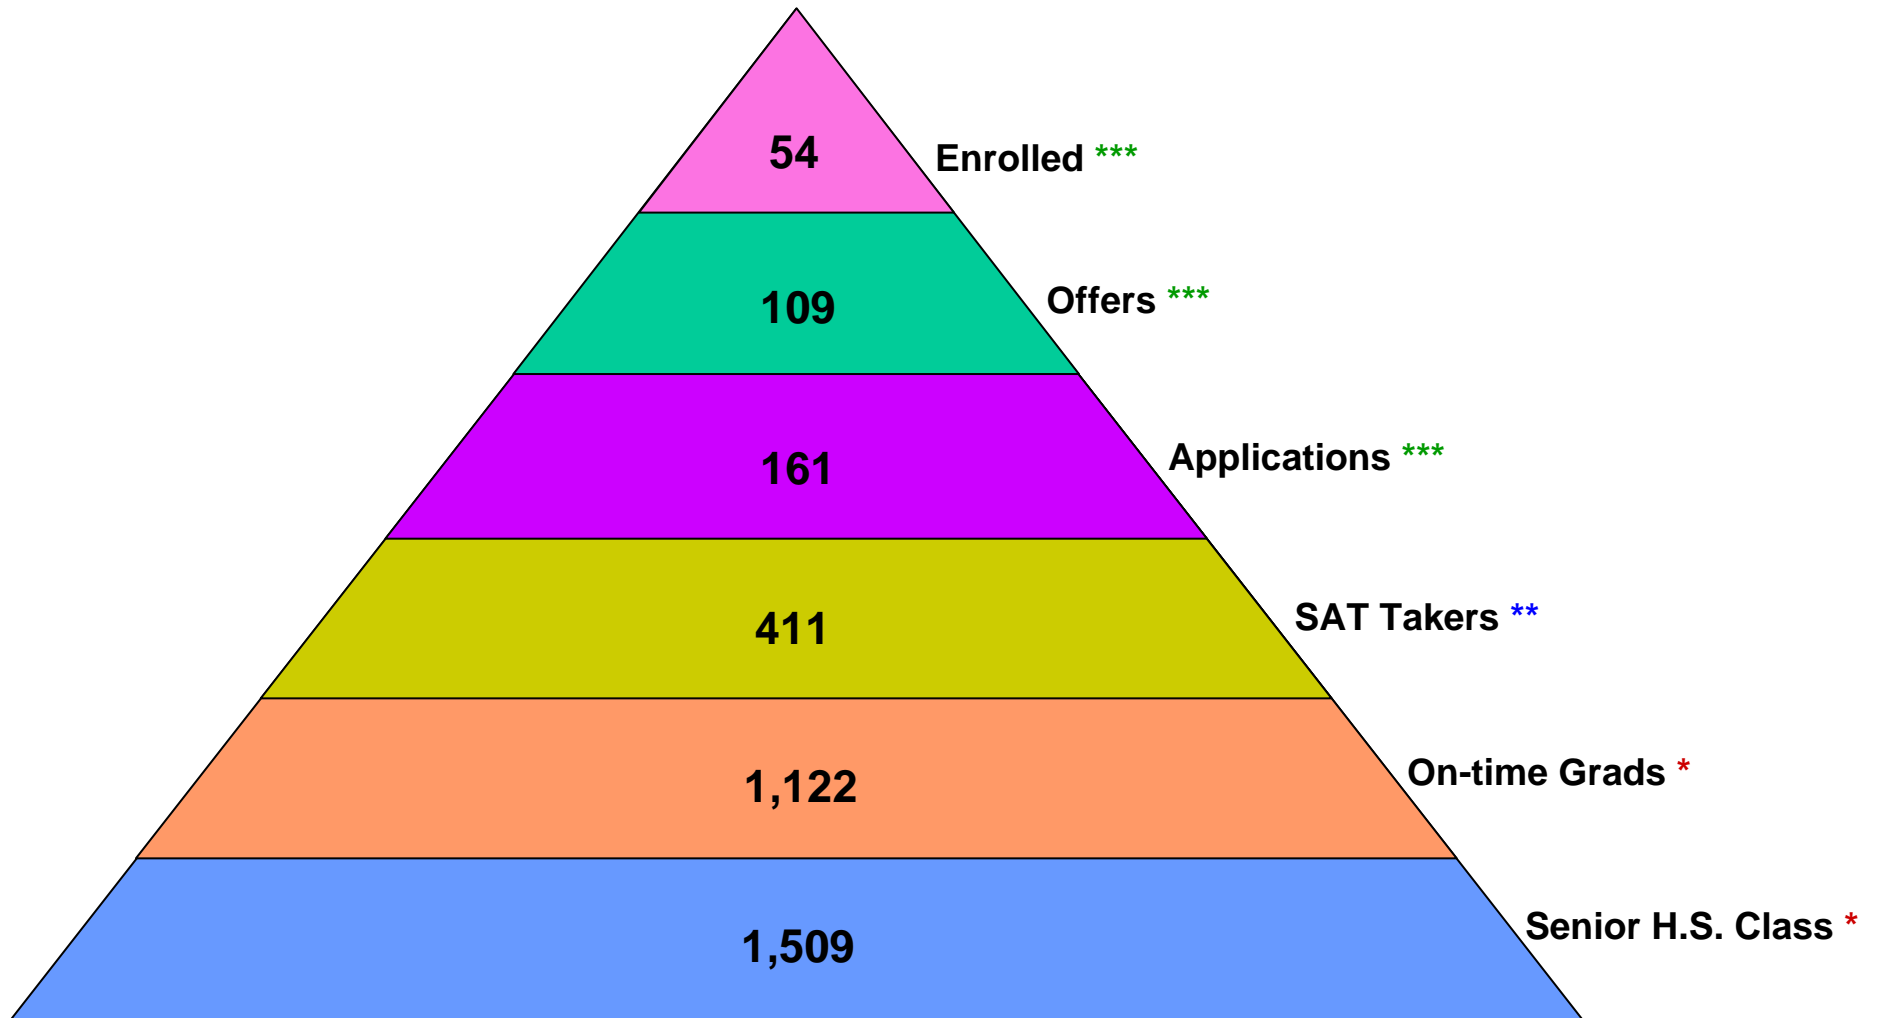

Washington State's Native American Freshman UW Enrollment Pyramid

Enrollment Period: 2005

Sources: * OSPI Graduation & Drop-out Statistics, class of 2005
** College Board SAT Connect to College Success, year 2005
*** UW Data Management Office