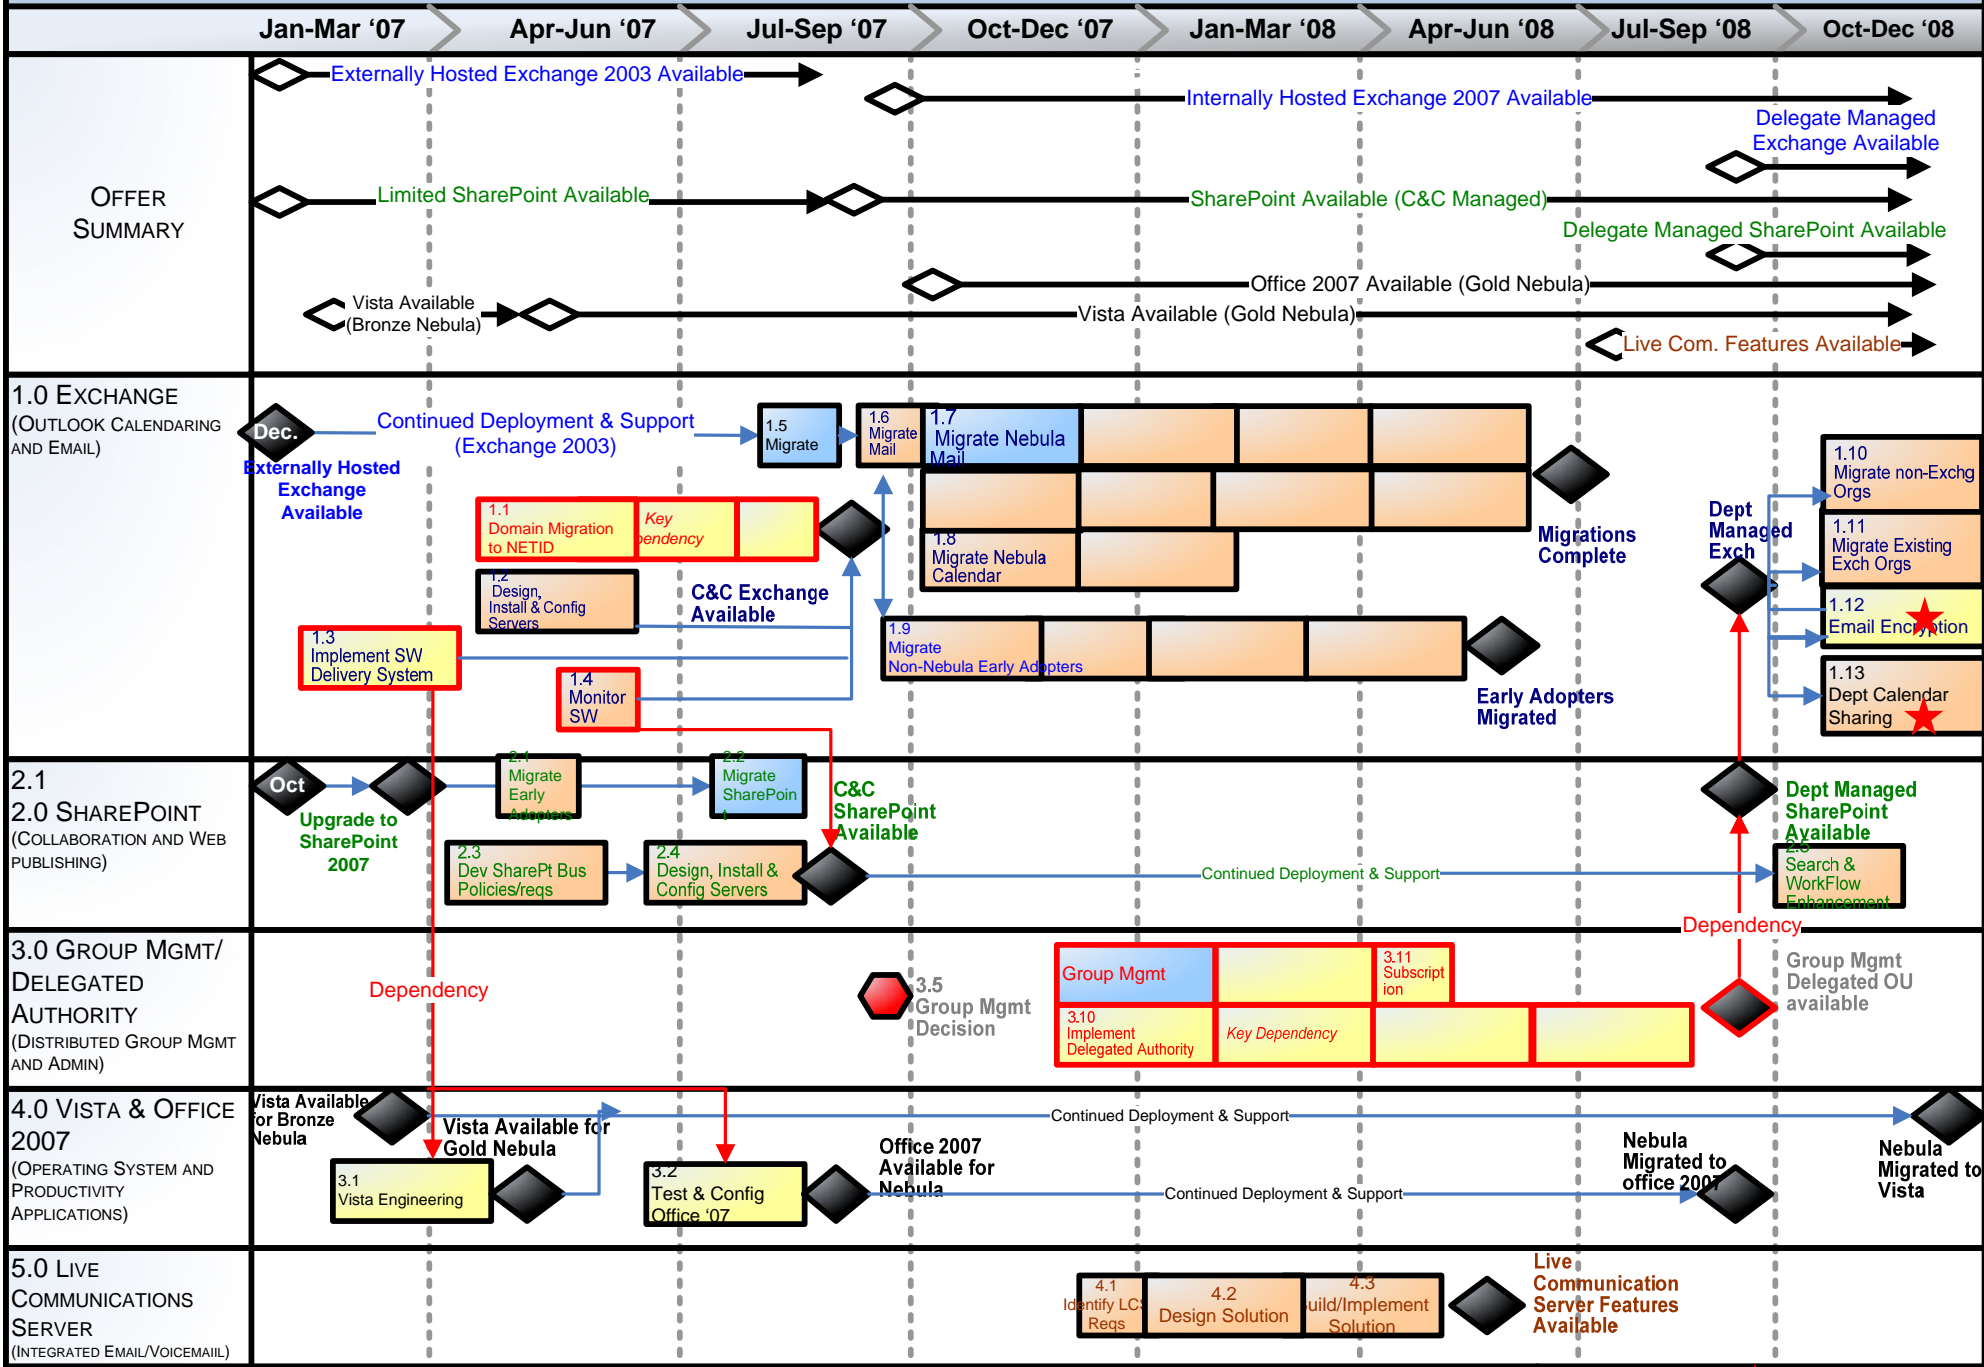

# Microsoft Collaborative Applications Roadmap DRAFT FOR DISCUSSION .0102CA, 3/11/07

**LEGEND:**  
 Block size represent approx hours for 2 people, 250 hrs/mth  
 Shading represent resource source preferences:  
 Orange: Alternate/non-C&C Resource Possibility  
 Blue: Possible C&C Resource Available  
 Yellow: C&C Resource Preferred  
 Milestone  
 Dependency  
 =Unknown Requirements  
 = Decision needed