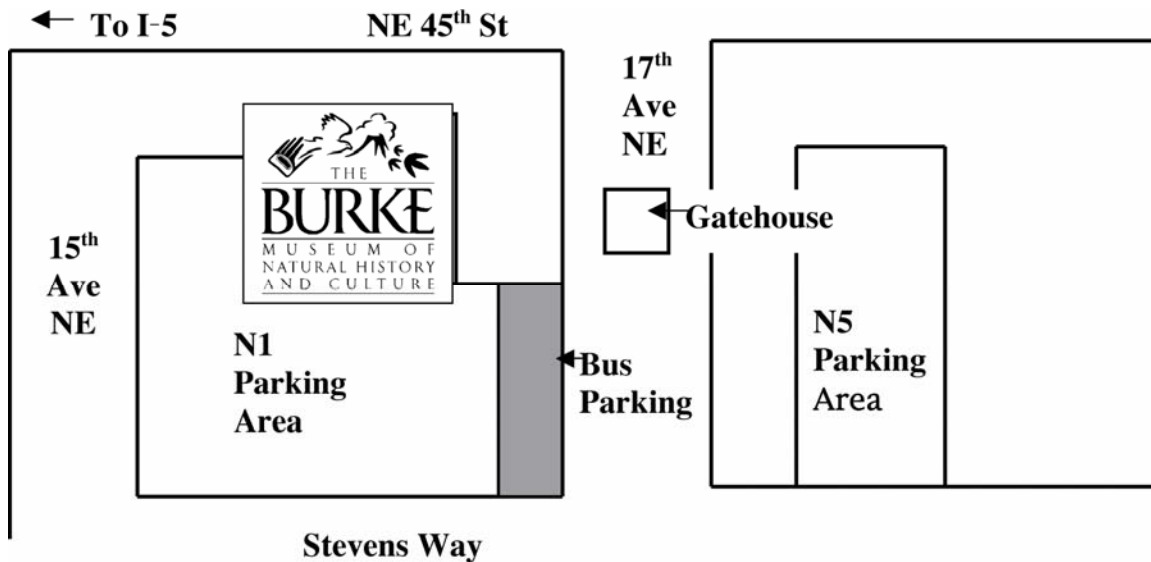

Tours Parking at the Burke Museum

Parking for School Buses

Free parking is provided in designated spaces in the northeast corner of the N1 lot near the Burke Museum. If you have any questions, please call the UW Police Traffic Sargent at (206) 543-9337.